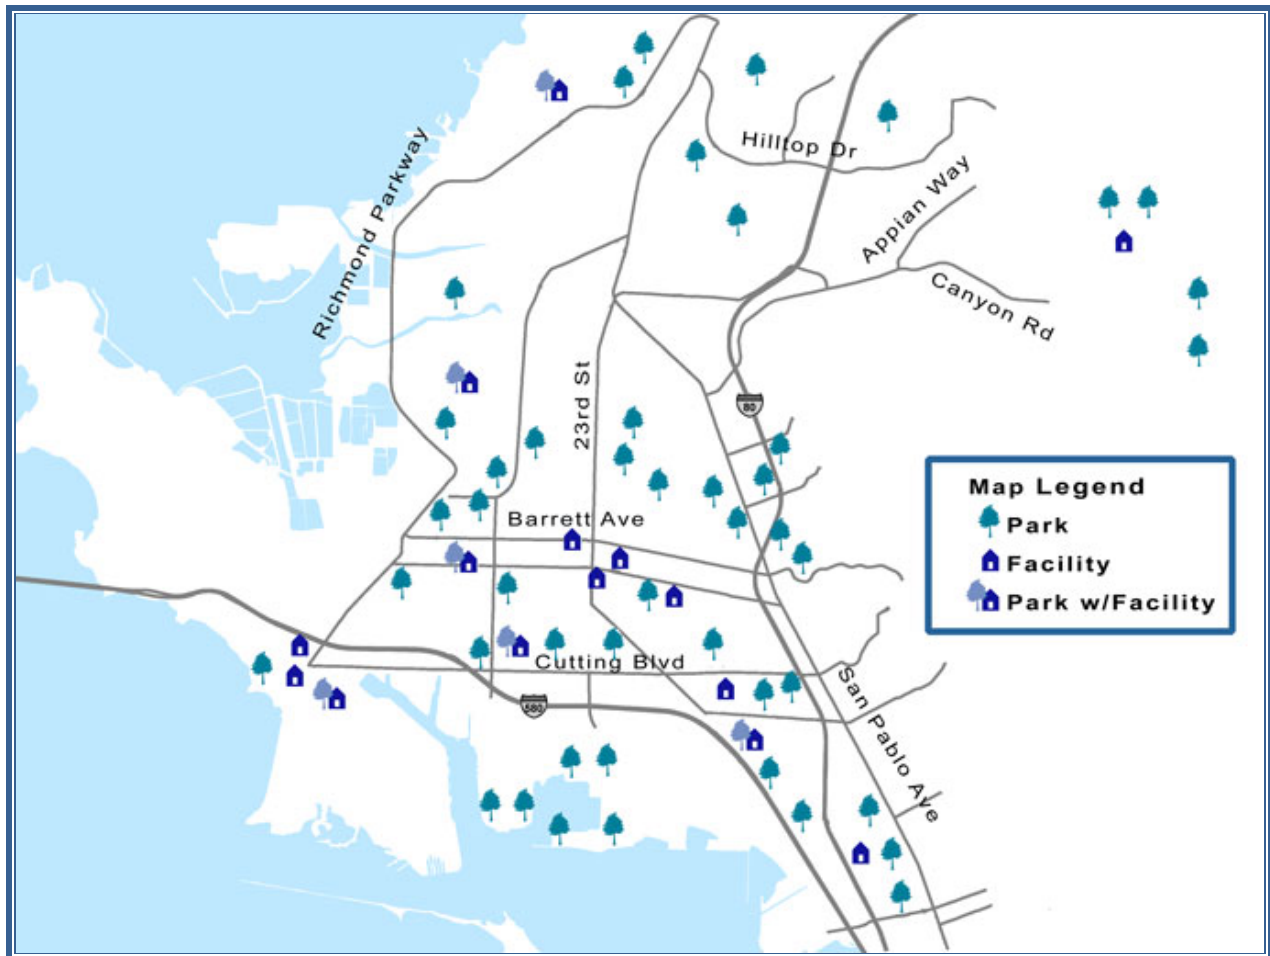

Parks & Facilities

Park / Facility	Location
Abraham Braxton	South 49th Street
Atchinson Park	Bissell and Curry
Barbara and Jay Vincent Park	End of Peninsula
Bay Vista Park	Richmond Parkway
Belding-Garcia Park	18th and Colinga
Booker T. Anderson Jr. Park	Carlson and South 47th Street
Boorman Park	25th and Maine
Burg Park	Clinton and 30th
Central Park	Central and Yolo
Civic Center Plaza	Nevin Avenue
Clinton Playlot	Clinton and 42nd
Country Club Vista Park	Richmond Parkway
Crescent Park	Hartnett and Bayview
Elm Playlot	8th and Elm
Fairmede Park	End of Joanna Drive
Hilltop Park	R.H. Miller and Groom
Hilltop Green Park	Park Central and Parkway